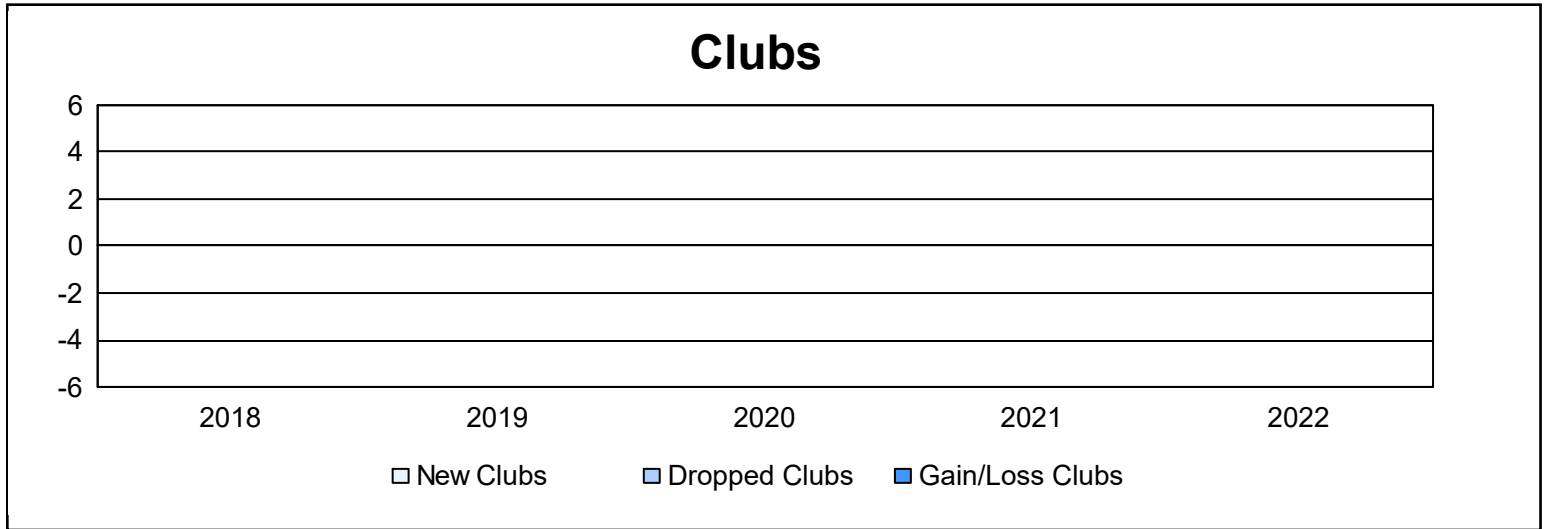

Year	New Clubs	Dropped Clubs	Gain/ Loss Clubs	New Members	Charter Members	Reinstate Members	Transfer Members	Total Member Added	Total Members Dropped	Gain/ Loss Members
2017-2018	0	0	0	118	0	3	3	124	142	-18
2018-2019	0	0	0	98	0	12	2	112	187	-75
2019-2020	0	0	0	109	0	0	20	129	143	-14
2020-2021	0	0	0	62	0	20	30	112	191	-79
2021-2022	0	0	0	75	0	5	23	103	160	-57
<b>Average</b>	<b>0</b>	<b>0</b>	<b>0</b>	<b>92</b>	<b>0</b>	<b>8</b>	<b>16</b>	<b>116</b>	<b>165</b>	<b>-49</b>

### Membership Composition June 2022 Cumulative