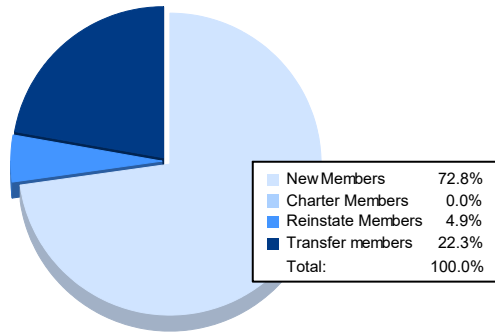

Year	New Clubs	Dropped Clubs	Gain/ Loss Clubs	New Members	Charter Members	Reinstate Members	Transfer Members	Total Member Added	Total Members Dropped	Gain/ Loss Members
2017-2018	0	0	0	118	0	3	3	124	142	-18
2018-2019	0	0	0	98	0	12	2	112	187	-75
2019-2020	0	0	0	109	0	0	20	129	143	-14
2020-2021	0	0	0	62	0	20	30	112	191	-79
2021-2022	0	0	0	75	0	5	23	103	160	-57
<b>Average</b>	<b>0</b>	<b>0</b>	<b>0</b>	<b>92</b>	<b>0</b>	<b>8</b>	<b>16</b>	<b>116</b>	<b>165</b>	<b>-49</b>

### Membership Composition June 2022 Cumulative