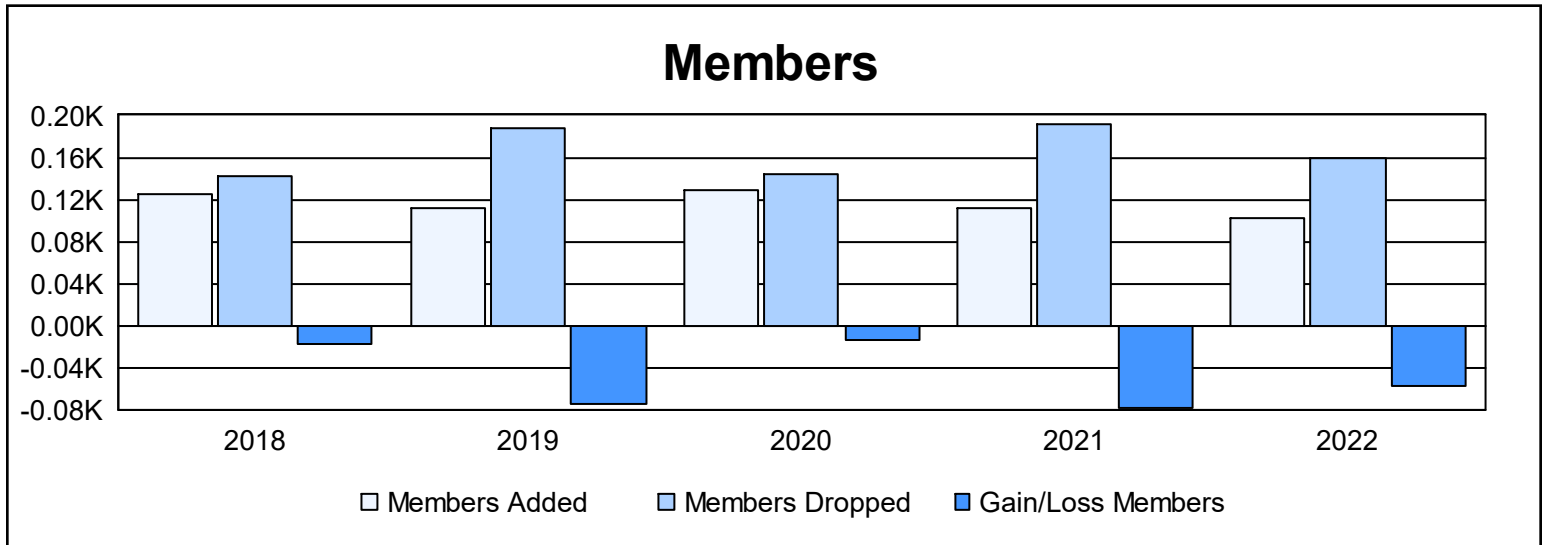

Year	New Clubs	Dropped Clubs	Gain/ Loss Clubs	New Members	Charter Members	Reinstate Members	Transfer Members	Total Member Added	Total Members Dropped	Gain/ Loss Members
2017-2018	0	0	0	118	0	3	3	124	142	-18
2018-2019	0	0	0	98	0	12	2	112	187	-75
2019-2020	0	0	0	109	0	0	20	129	143	-14
2020-2021	0	0	0	62	0	20	30	112	191	-79
2021-2022	0	0	0	75	0	5	23	103	160	-57
<b>Average</b>	<b>0</b>	<b>0</b>	<b>0</b>	<b>92</b>	<b>0</b>	<b>8</b>	<b>16</b>	<b>116</b>	<b>165</b>	<b>-49</b>

### Membership Composition June 2022 Cumulative